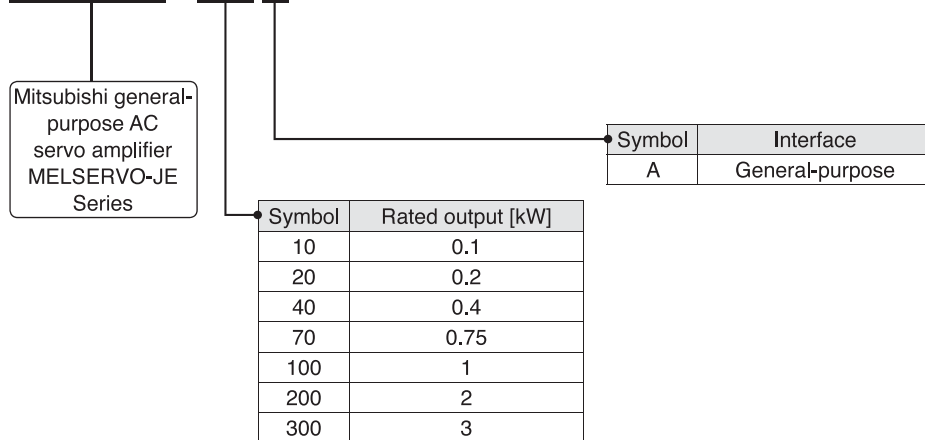

Servo Amplifier Model Designation

M R - J E - 1 0 A

Combinations of Servo Amplifier and Servo Motor

Servo amplifier	Servo motor	
	HF-KN series	HF-SN series
MR-JE-10A	HF-KN13J	-
MR-JE-20A	HF-KN23J	-
MR-JE-40A	HF-KN43J	-
MR-JE-70A	HF-KN73J	HF-SN52J
MR-JE-100A	-	HF-SN102J
MR-JE-200A	-	HF-SN152J, HF-SN202J
MR-JE-300A	-	HF-SN302J